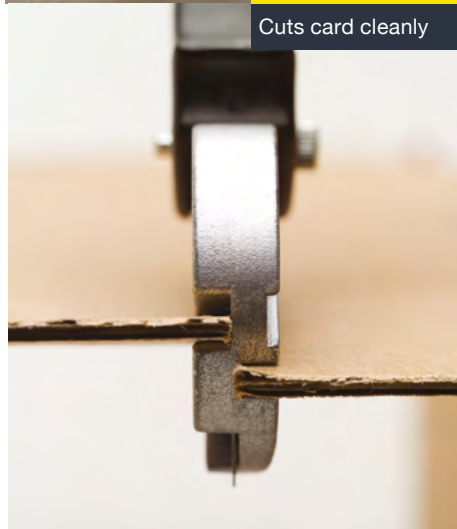

We bring our customers choice and product support, and are continually introducing new lines. Our new metal version of the AutoSafe, the AutoSafe Pro is one example, and is ideal for demanding conditions. Fewer blade changes mean reduced risk of injury. That is exactly what is achieved with our new Ceramic Blades that last up to 10 times longer than standard stainless steel.

Cut safely, choose wisely - use Moving Edge

**cutting edge
safety**

Ergonomic handle

Cuts card cleanly

GR8 Pro

Heavy duty safety knife with tough metal body suitable for the most demanding applications. Makes light work out of cutting cardboard, shrink wrapping and strapping. A metal detectable version for use in food production is also available.

GR8 Range Blade Options

Standard GR8 Blade with Tape Cutter

Standard GR8 Blade without Tape Cutter

GR8 Pro Food Safe

All the components used in the construction of the Food Safe Pro are metal detectable. The **GR8 Pro Food Safe** is perfect for low risk areas such as goods in / out where the use of a heavy duty metal detectable unit is required. For higher risk areas it is recommended to use the **Dispo Lite Food Safe (page 6)**.