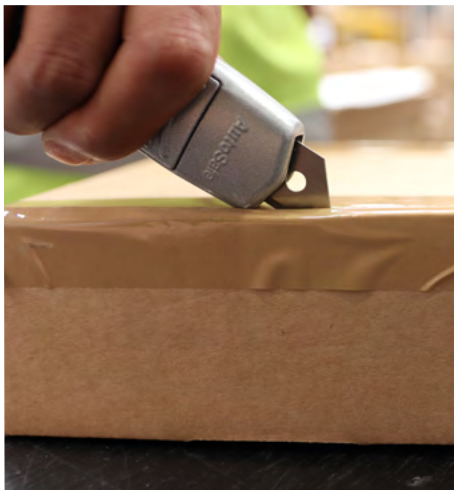

A metal detectable version of the high performance Dispo Lite safety knife.

- No food trap.
- Extremely durable with a breaking force of 64Kg.
- Suitable for opening tri-wall food grade bags.
- Only two component design including Tape Cutter.
- Clear surface area ideal for identification tagging.
- Supplied in packs of 25.

Dispo Mini

The Dispo Mini is a handy film cutter from Moving Edge. This safety knife is lightweight, disposable and finger safe to prevent blade injuries.

- Ideal for cutting shrink wrap
- Built in Tape Cutter
- Lightweight
- Disposable
- Finger safe to prevent blade injuries
- Supplied in packs of 50

Easily cuts through cardboard, banding or wrapping...

As soon as contact is lost, blade retracts.

Standard Blade

Anti-Stab Blade

Ceramic Anti-Stab
Lasts 10x Longer

Fully Metal Detectable

AutoSafe Pro

Metal detectable heavy duty version of the popular AutoSafe.