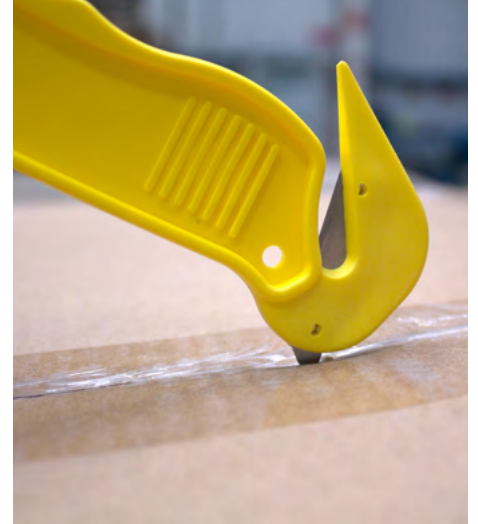

Dispo Lite

High performance lightweight disposable safety knife with built in tape cutter and ergonomic handle.

Suitable for cutting the following:-

- Shrink wrap.
- Pallet strapping.
- Box opening (tape cutting).
- Bag opening.
- Supplied in packs of 25.
- Also suitable as a safety belt cutter for the emergency services.
- Also available in Red.

Also suitable as a safety belt cutter for the emergency services.

Product	Part Number
Yellow Dispo Light Pack of 25	571224YP