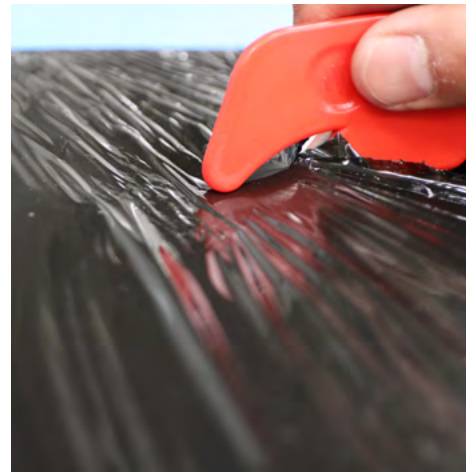

Part Number

471212P