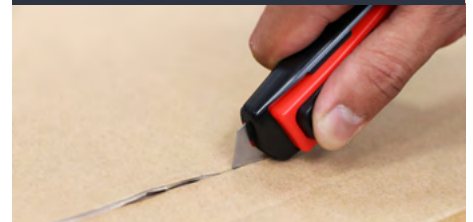

Easily cuts through cardboard, banding or wrapping...