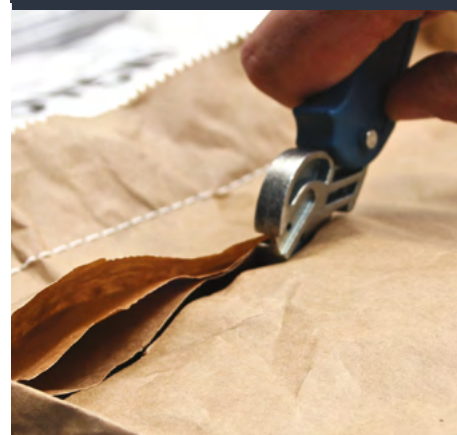

GR8 Pro

Heavy duty safety knife with tough metal body suitable for the most demanding applications. Makes light work out of cutting cardboard, shrink wrapping and strapping. A metal detectable version for use in food production is also available.

- Pocket and finger safe - enclosed blade prevents accidents.
- Built-in tape cutter.
- Swift blade change prevents extended down-time.
- Sheffield Stainless Steel blades.

Product	Part Number
GR8 Pro Red Handle Knife	741242
GR8 Pro Green Handle Knife	742242
GR8 Pro Yellow Handle Knife	743242
GR8 Pro Blue Handle Knife	744242
GR8 Pro Black Handle Knife	745242

GR8 Range Blade Options

GR8 Pro Food Safe

All the components used in the construction of the Food Safe Pro are metal detectable. The **GR8 Pro Food Safe** is perfect for low risk areas such as goods in / out where the use of a heavy duty metal detectable unit is required. For higher risk areas it is recommended to use the **Dispo Lite Food Safe (page 6)**.

The GR8 Pro Food Safe is available with the following to suit your application.

Product	Part Number
GR8 Pro Food Safe Knife	746242

- Available with a removable blade change pin, or a fixed pin to eliminate the chance of blade changing in production areas.
- The option of blades with or without tape cutters.
- Sheffield Stainless Steel blades.